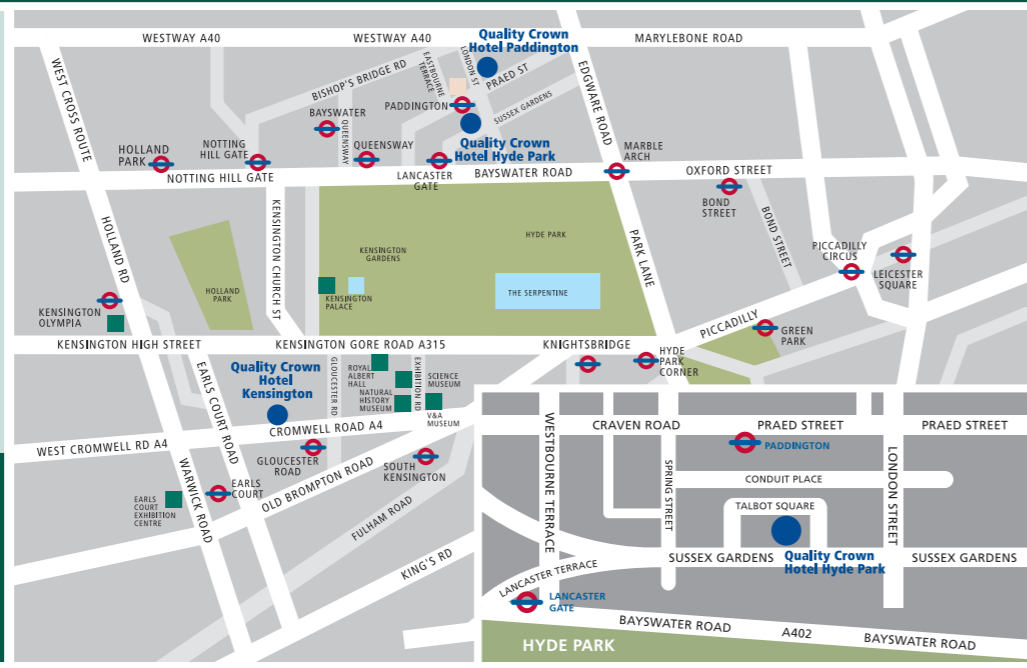

Underground

Paddington Station (Circle, District, Bakerloo, Hammersmith & City line)

Lancaster Gate (Central line)

Airport connections

Heathrow Express to Paddington Stn

Gatwick Express to Victoria Stn, District/Circle line

Stansted Express to Liverpool St, Circle line

City Airport Metro to Westminster, District/Circle line

Luton Airport to Kings Cross, Circle line

For more detailed directions visit

www.londontownhotels.net

Quality Crown Hotel Hyde Park

8 - 14 Talbot Square, London W2 1TS

Reservations +44 (0)20 7835 2000

Fax +44 (0)20 7341 7676

www.londontownhotels.net