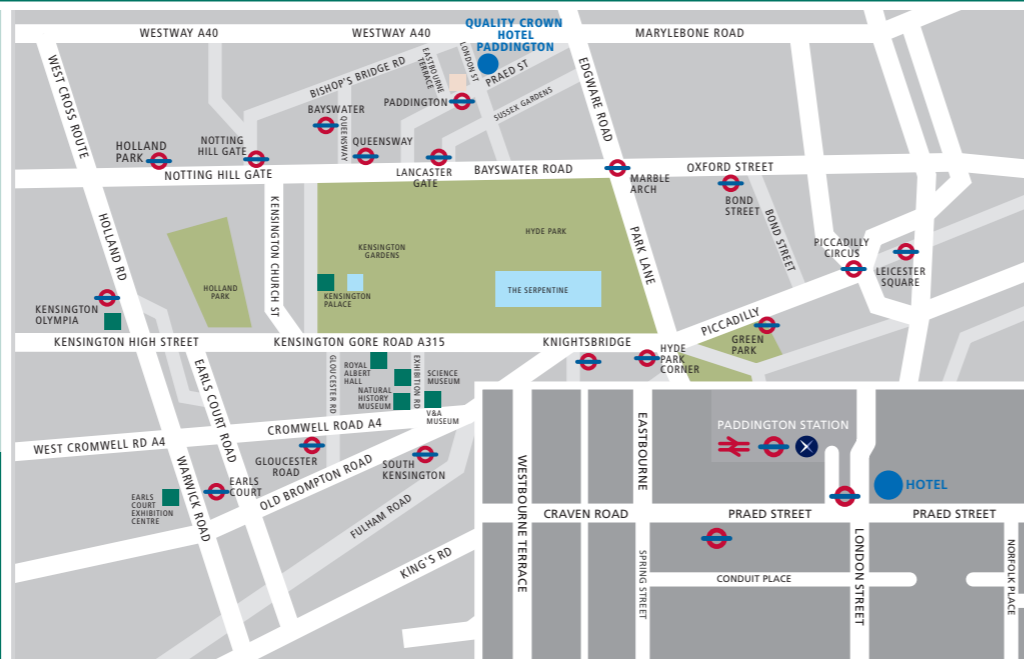

Underground

Paddington Station (Circle, District, Bakerloo, Hammersmith & City line)

Lancaster Gate (Central line)

Airport connections

Heathrow Express to Paddington Stn, District/Circle line

Gatwick Express to Victoria Stn, District/Circle line

Stansted Express to Liverpool St, District/Circle line

City Airport Metro to Westminster, District/Circle line

Luton Airport to Kings Cross, Circle line

For more detailed directions visit

Quality Crown Hotel Paddington

144 Praed Street, London W2 1HU

Reservations +44 (0)20 7835 2000

Fax +44 (0)20 7341 7676

www.londontownhotels.net